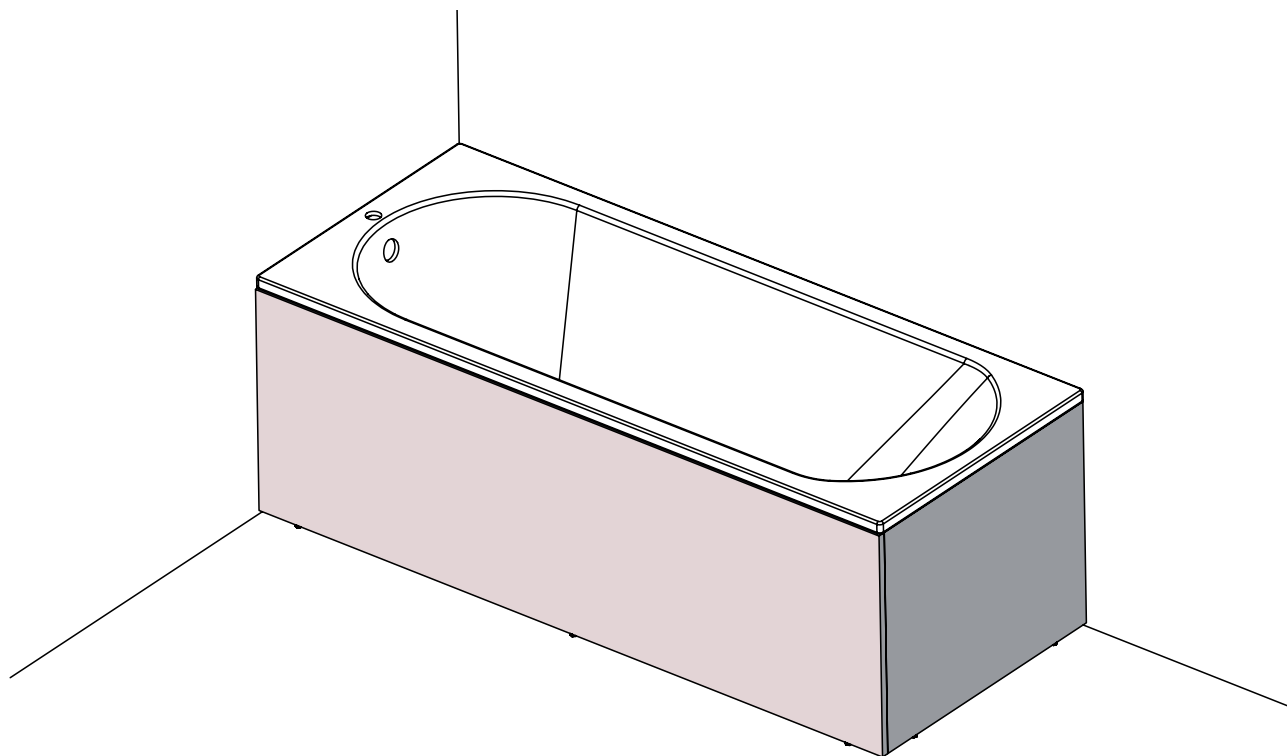

Habillage de baignoire

Bath surround

Instructions de montage

Mounting instructions

Quincaillerie / Hardware

| | | | | | | | | | | |
|--|---|---|---|--|--|--|--|--|--|--|
| CAC_0000279 | CAC_0000287 | CAC_0000694 | 00087902 | | | | | | | |
|  |  |  |  | | | | | | | |
| A | B | Ø4x16 C | D | | | | | | | |