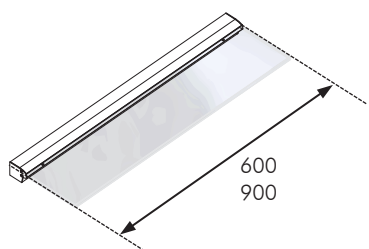

Etagère verre LED.

Glass shelf with integrated LED lighting.

Instructions de montage

Mounting instructions

Réf : LSGL2TA.

N° AR :