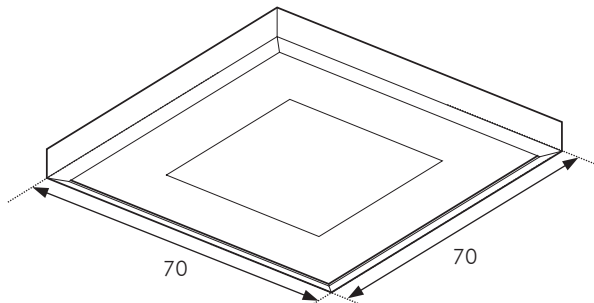

Spot Carré LED

Square LED Spotlight.

Instructions de montage
Mounting instructions

Réf : LSKU2SP

N° AR :