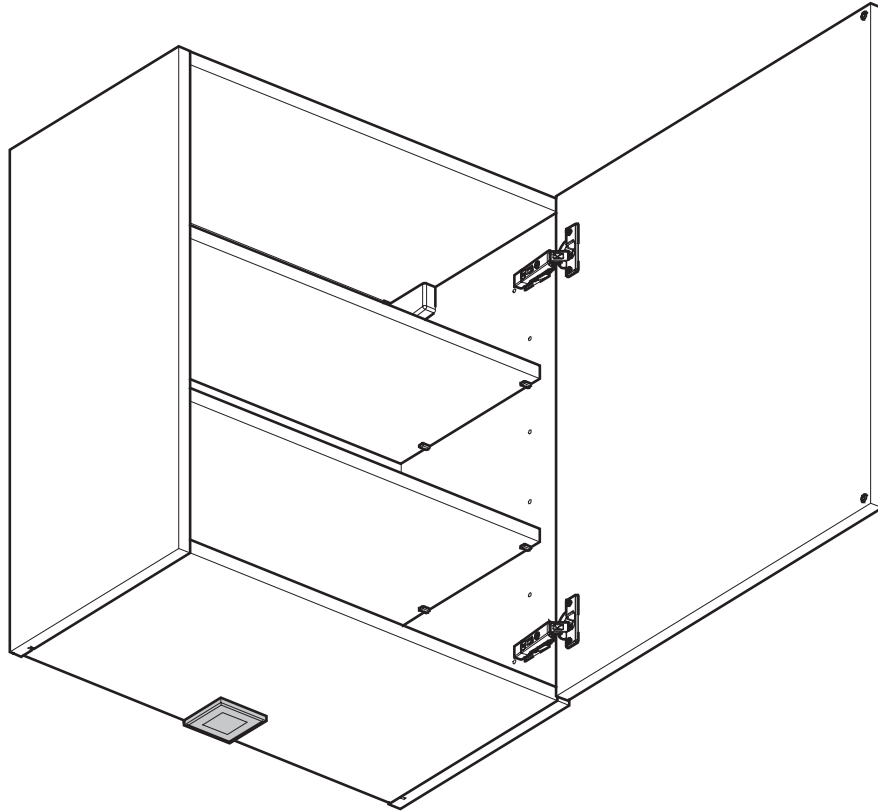

Spot Carré LED

Square LED Spotlight.

Instructions de montage
Mounting instructions

Réf : LSKU2SP

N° AR :