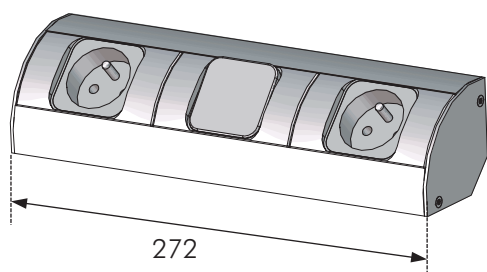

Bloc Prise Double et Spot LED.

Corner casing with double plug and 24V LED power unit.

Instructions de montage

Mounting instructions

NOT_0000196

Réf : HALU24TR.

N° AR :