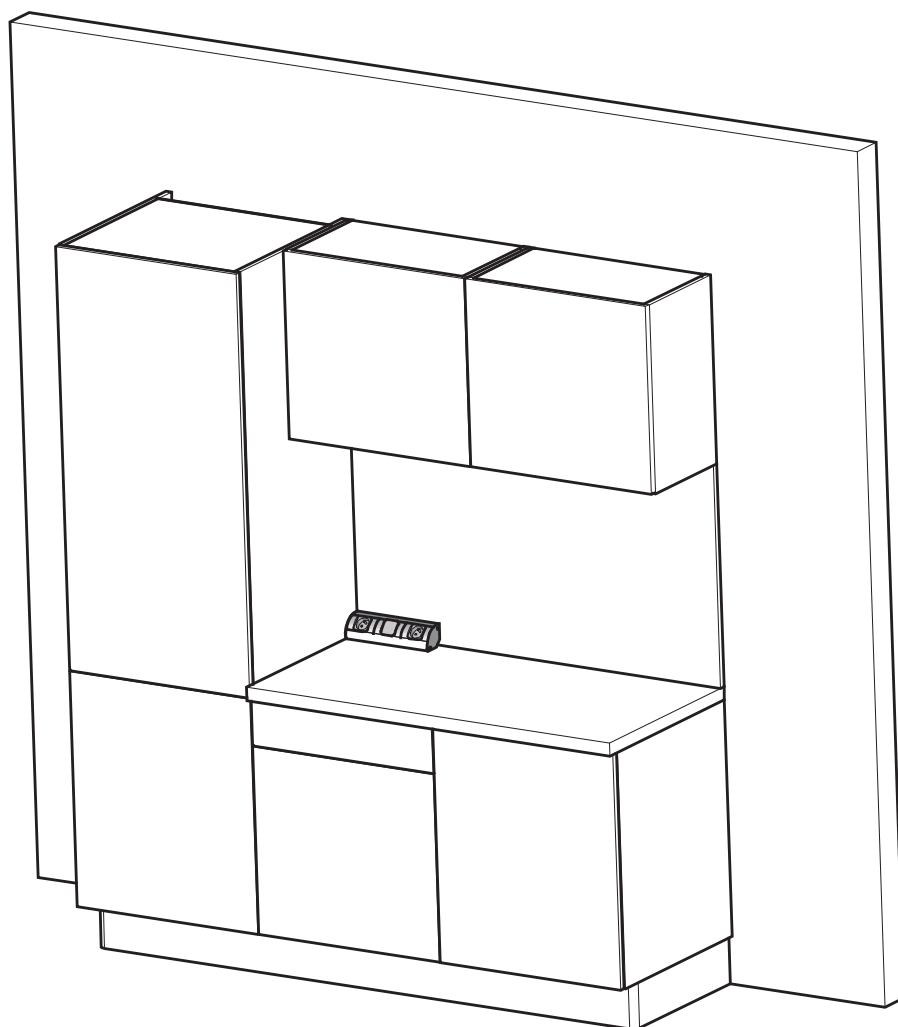

Bloc Prise Double et Spot LED.

Corner casing with double plug and 24V LED power unit.

Instructions de montage

Mounting instructions

NOT_0000196

Réf : HALU24TR.

N° AR :